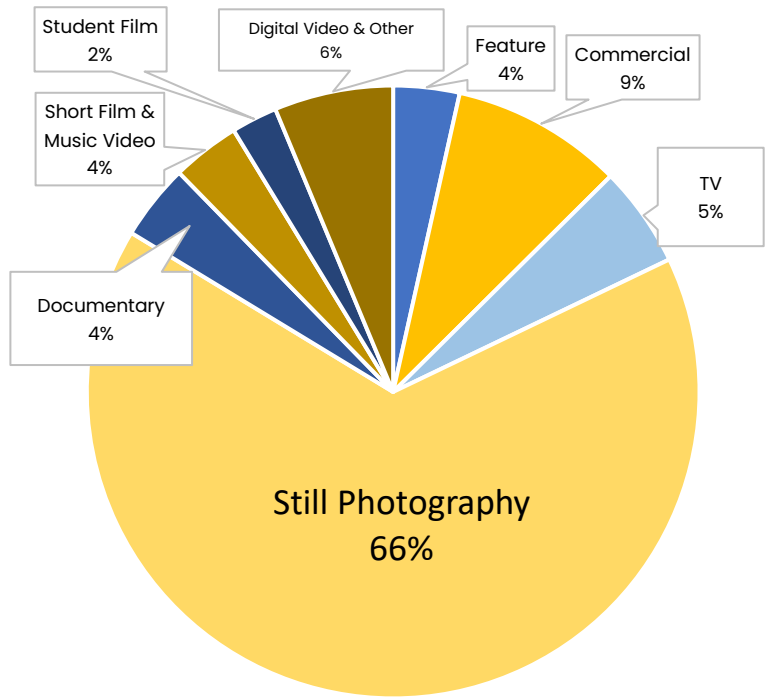

STATE PARKS - FILMING DAYS - 2024

STATE PARKS - PERMITS ISSUED - 2024		STATE PARKS - FILMING DAYS - 2024	
Feature	32	Feature	69
Commercial	157	Commercial	179
TV	61	TV	105
Still Photography	607	Still Photography	1299
Documentary	51	Documentary	79
Short Film & Music Video	61	Short Film & Music Video	71
Student Film	34	Student Film	48
Digital Video & Other	96	Digital Video & Other	124
TOTAL	1,099	TOTAL	1,974