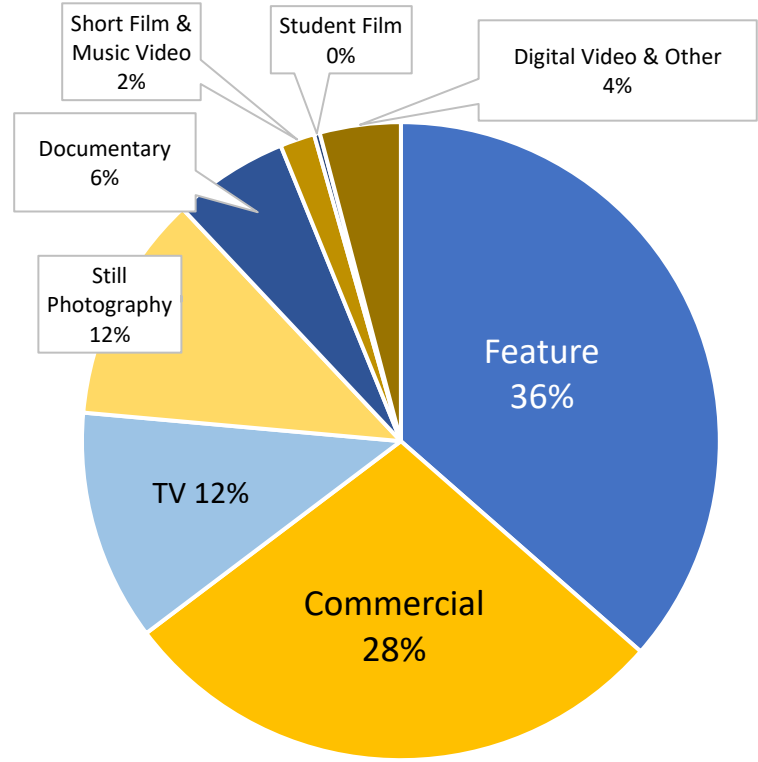

CALTRANS - PERMITS ISSUED - 2024

CALTRANS - FILMING DAYS - 2024

CALTRANS - PERMITS ISSUED - 2024		CALTRANS - FILMING DAYS - 2024	
Feature	86	Feature	249
Commercial	122	Commercial	193
TV	57	TV	80
Still Photography	38	Still Photography	79
Documentary	9	Documentary	40
Short Film & Music Video	7	Short Film & Music Video	12
Student Film	2	Student Film	2
Digital Video & Other	19	Digital Video & Other	28
TOTAL	340	TOTAL	683