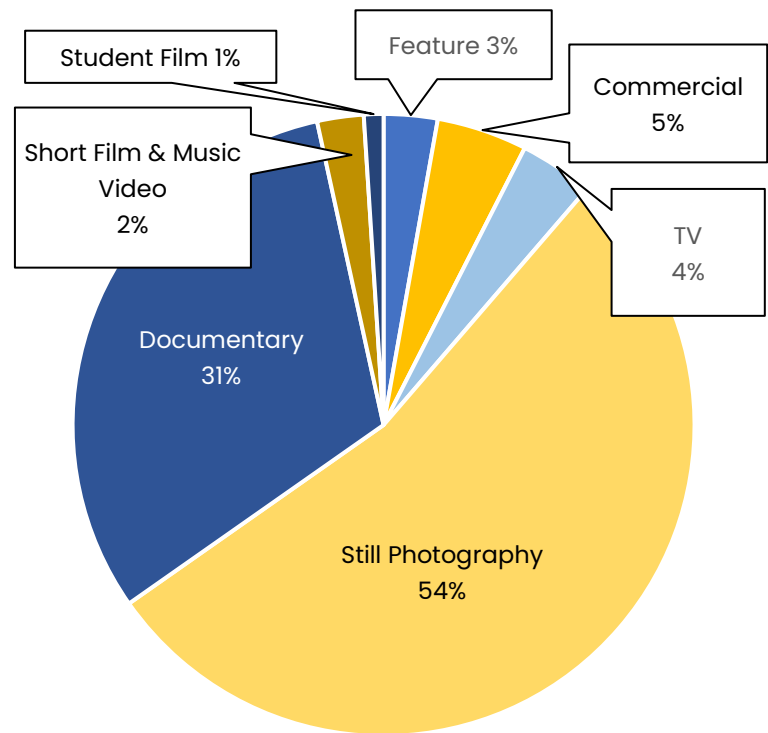

BUILDINGS - FILMING DAYS - 2024

BUILDINGS - PERMITS ISSUED - 2024		BUILDINGS - FILMING DAYS - 2024	
Feature	7	Feature	22
Commercial	26	Commercial	37
TV	20	TV	30
Still Photography	32	Still Photography	424
Documentary	48	Documentary	246
Short Film & Music Video	12	Short Film & Music Video	19
Student Film	2	Student Film	8
Digital Video & Other	58	Digital Video & Other	88
TOTAL	205	TOTAL	874