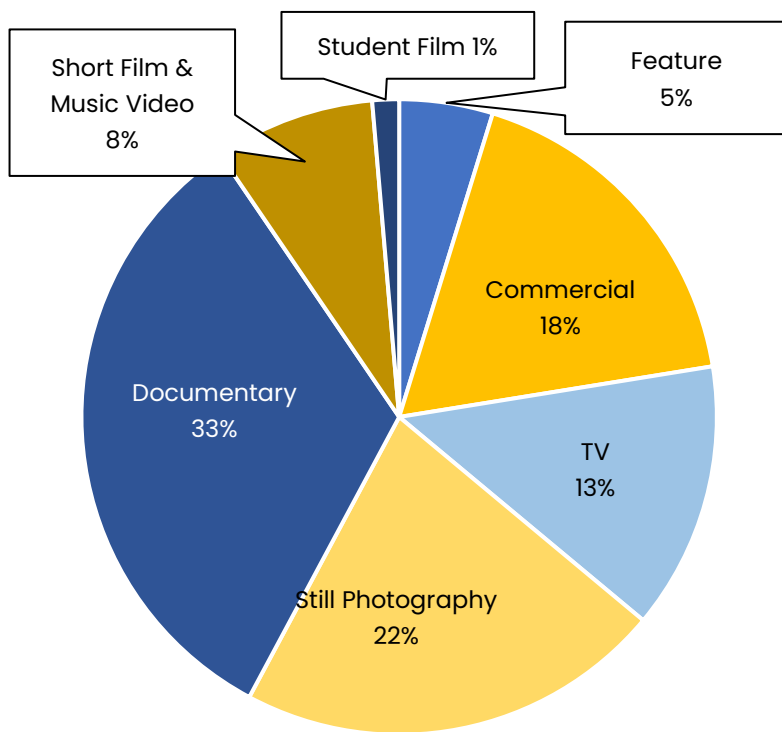

BUILDINGS - PERMITS ISSUED - 2024