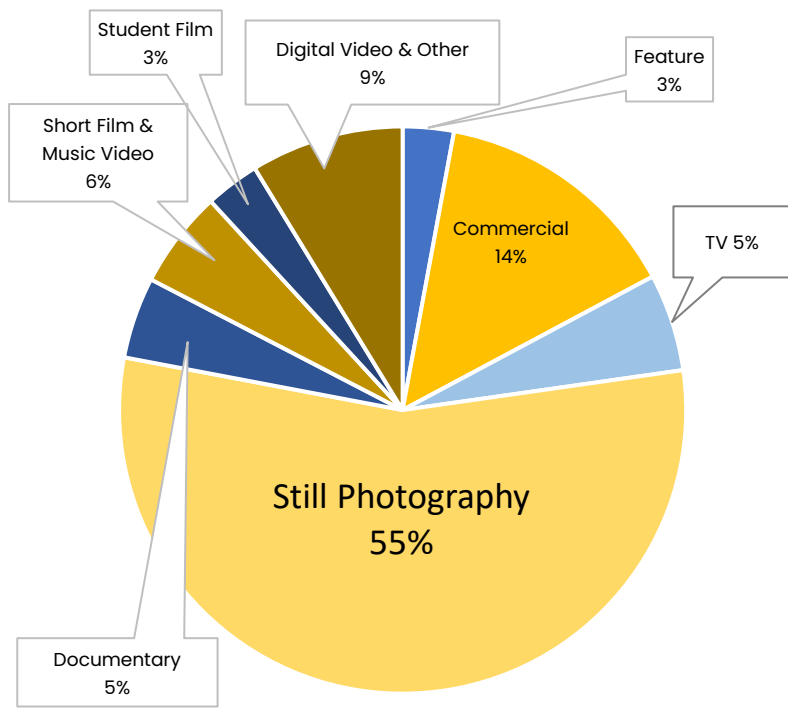

STATE PARKS - PERMITS ISSUED - 2024