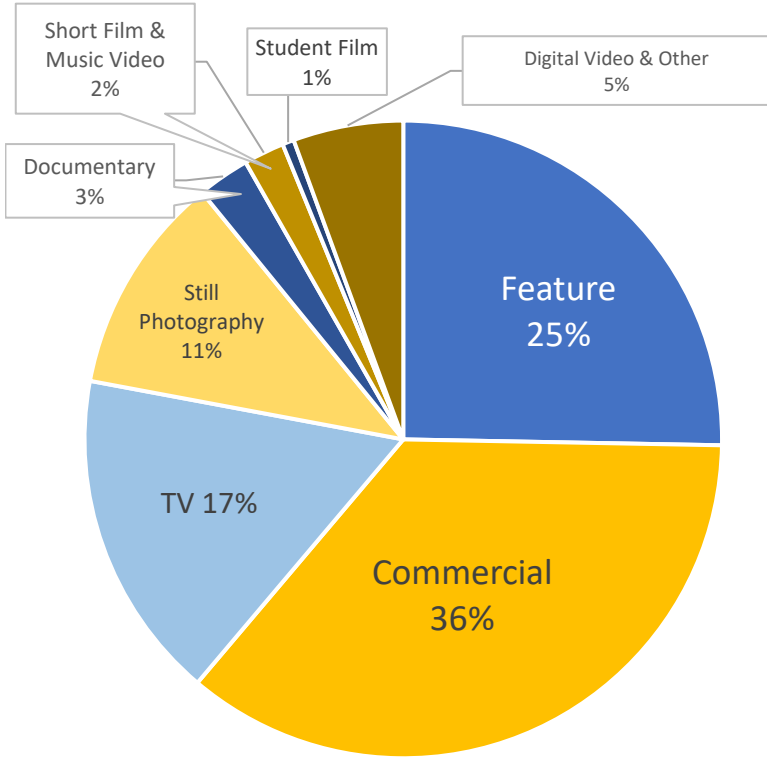

CALTRANS - PERMITS ISSUED - 2024

CALTRANS - FILMING DAYS - 2024

CALTRANS - PERMITS ISSUED - 2024		CALTRANS - FILMING DAYS - 2024	
Feature	86	Feature	249
Commercial	122	Commercial	193
TV	57	TV	80
Still Photography	38	Still Photography	79
Documentary	9	Documentary	40
Short Film & Music Video	7	Short Film & Music Video	12
Student Film	2	Student Film	2
Digital Video & Other	19	Digital Video & Other	28
TOTAL	340	TOTAL	683